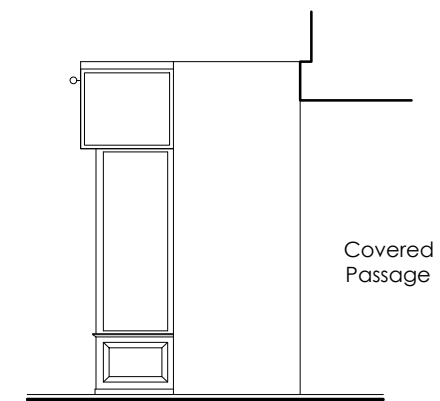

FRONT ELEVATION

SIDE ELEVATION

This drawing is copyright of Avison Young (UK) Limited.

Do not scale this drawing.
Do not scale. All dimensions to be checked on site.
Drawing to be read in conjunction with any specifications,
schedules and Consultants drawings and details.

**AVISON
YOUNG**

08449 02 03 04
65 Gresham Street, London, EC2V 7NQ
www.avisonyoung.com

Project Name 7 - 9 Thames Street, Kingston Upon Thames KT1 1PH	Scale @ A3 1:100	Drawn RV	Checked AG	Date 16 JULY 2020
Client -				Project No.
Drawing Title FRONT ELEVATION - AS EXISTING				Drawing No. EX-02
				Rev. A3